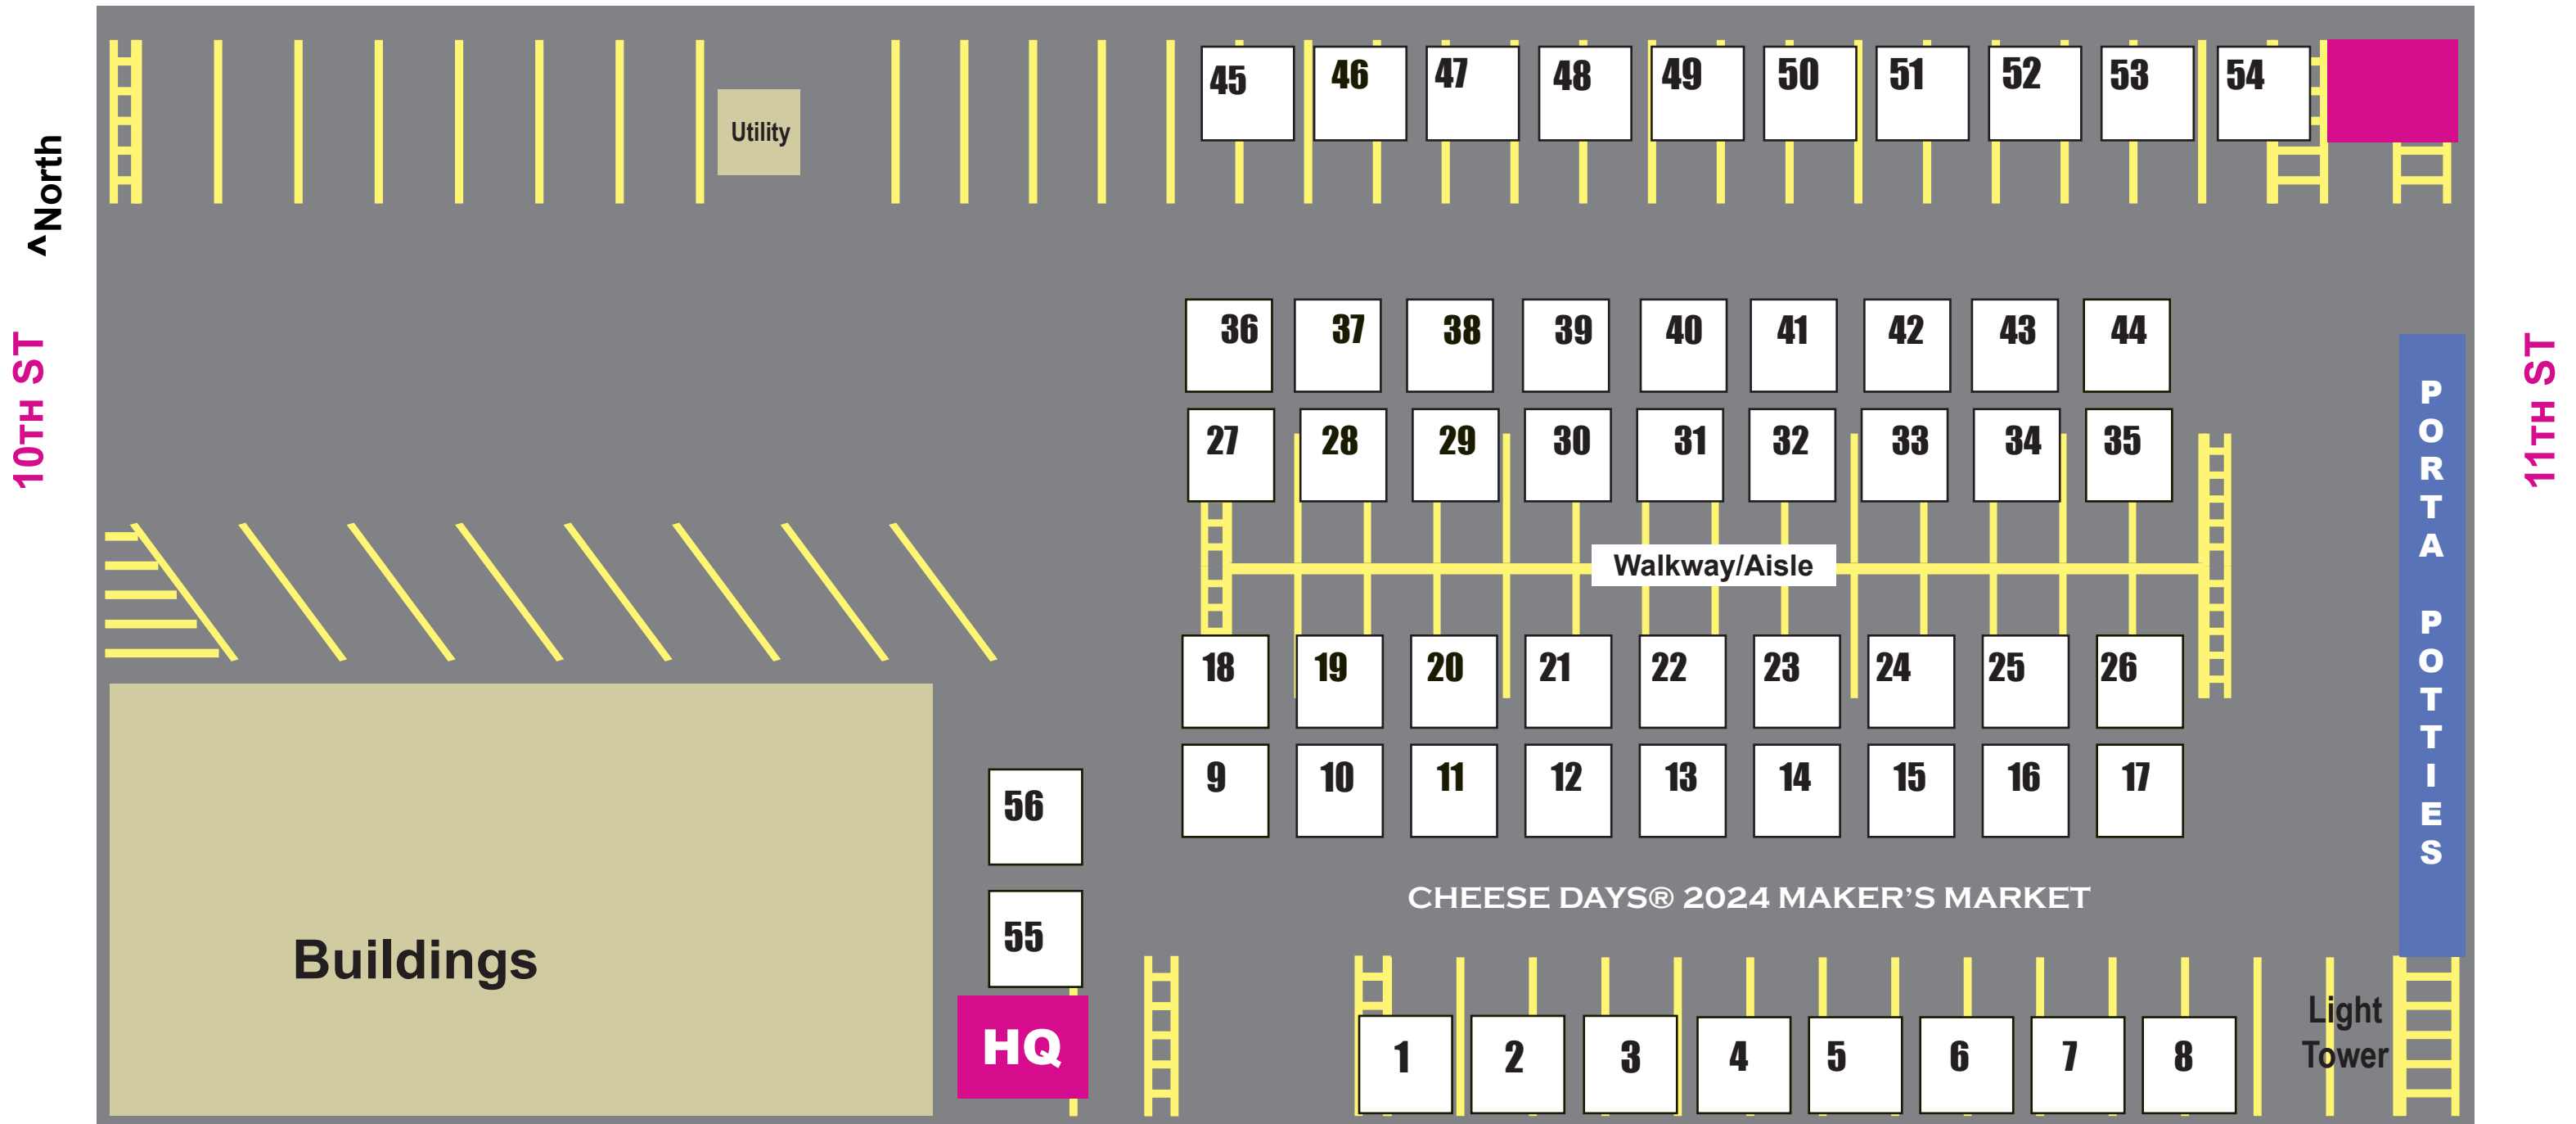

....Buildings along west side of downtown Square...

Alley - must be kept clear for emergency vehicle access

Commercial Vendor Market (next block to the north by Monroe Public Library)

Park & Ride Shuttle Bus Drop Off & Pick Up

15TH AVE